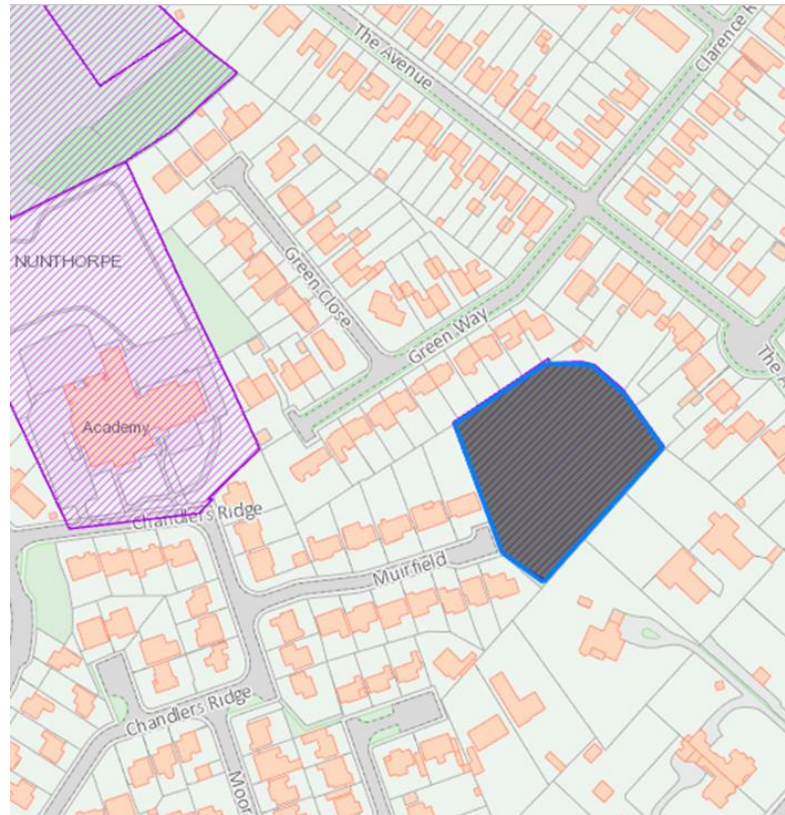

Land East of Driving Range

- 5.16ha

Coulby Farm Way East

- 0.56ha

Coulby Farm Way West

- 0.43ha

Muirfield Nunthorpe

- 0.54ha

Land West of Toby Carvery

- 1.03ha

Cannon Park Car Park 1

- 0.74ha

Cannon Park Car Park 2

- 0.64ha