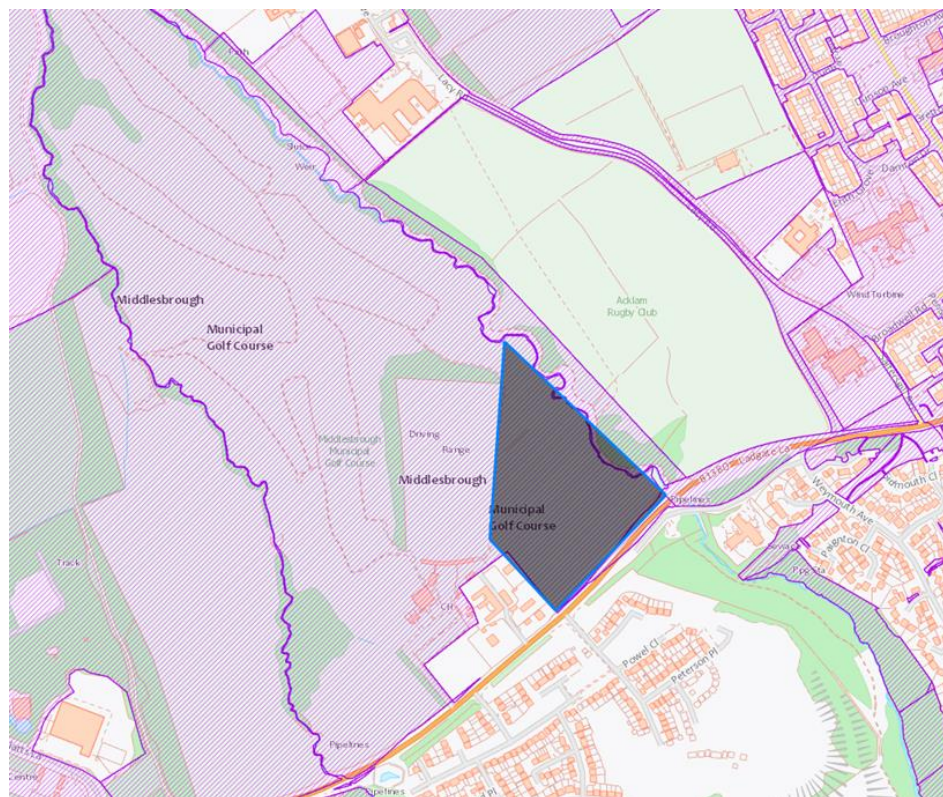

Land East of Driving Range

- 5.16ha

Coulby Farm Way East

- 0.56ha

Coulby Farm Way West

- 0.43ha

Muirfield Nunthorpe

- 0.54ha

Land West of Toby Carvery

- 1.03ha

Cannon Park Car Park 1

- 0.74ha

Cannon Park Car Park 2

- 0.64ha