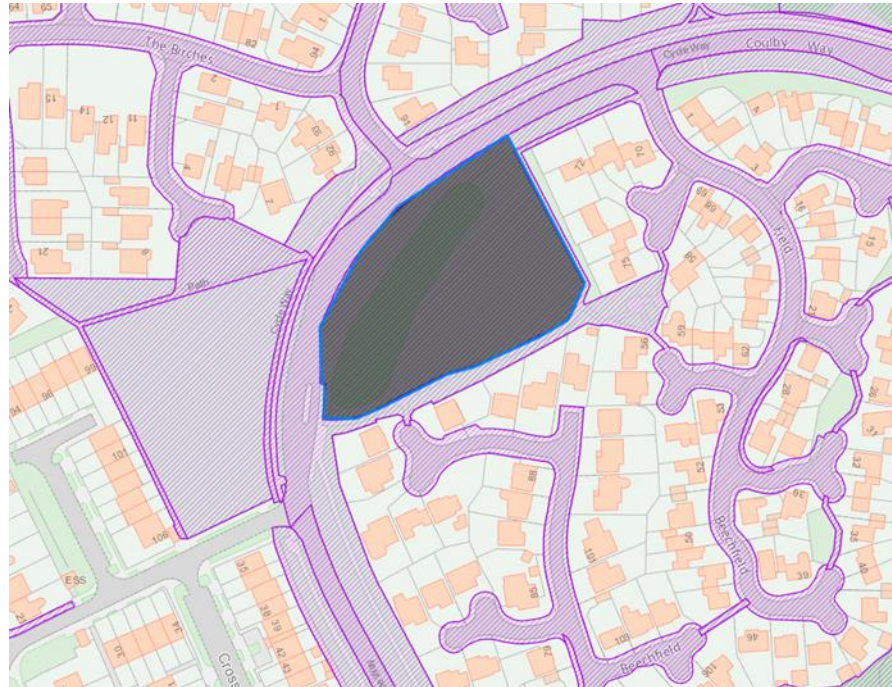

Land East of Driving Range

- 5.16ha

Coulby Farm Way East

- 0.56ha

Coulby Farm Way West

- 0.43ha

Muirfield Nunthorpe

- 0.54ha

Land West of Toby Carvery

- 1.03ha

Cannon Park Car Park 1

- 0.74ha

Cannon Park Car Park 2

- 0.64ha