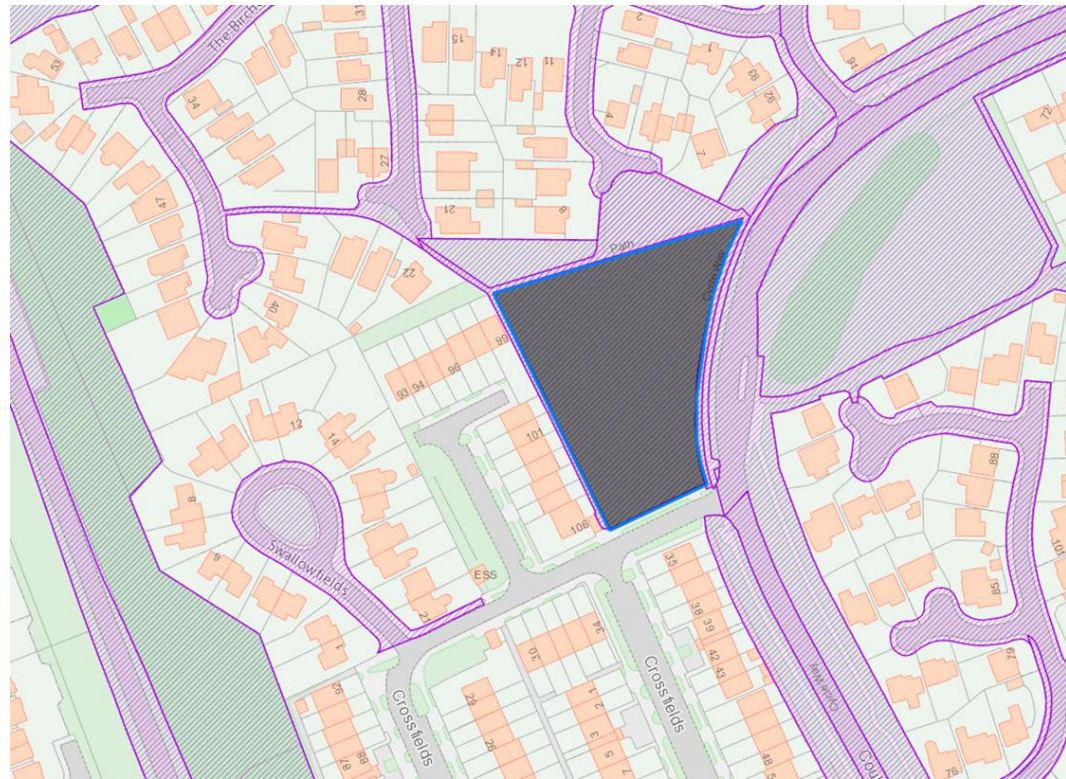

Land East of Driving Range

- 5.16ha

Coulby Farm Way East

- 0.56ha

Coulby Farm Way West

- 0.43ha

Muirfield Nunthorpe

- 0.54ha

Land West of Toby Carvery

- 1.03ha

Cannon Park Car Park 1

- 0.74ha

Cannon Park Car Park 2

- 0.64ha