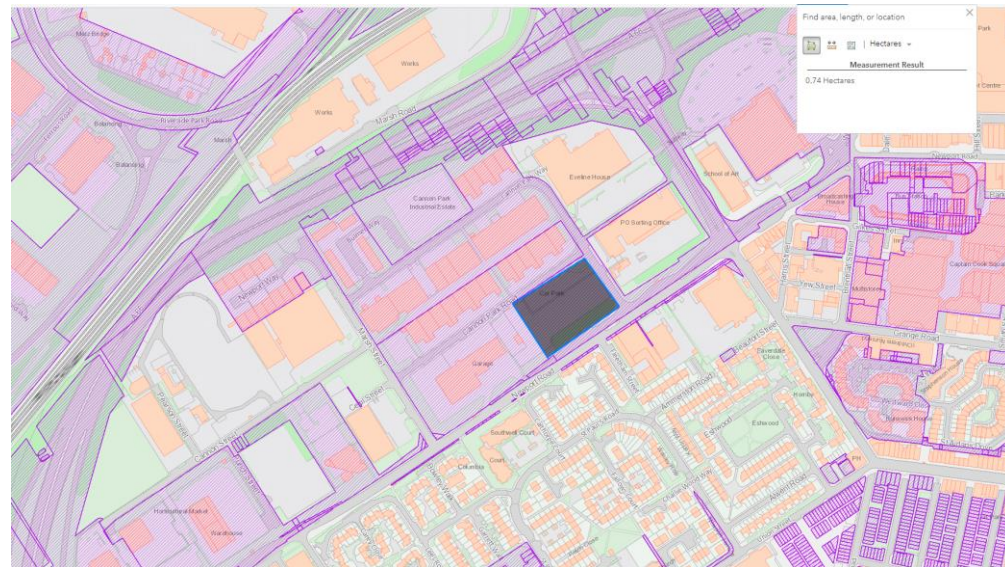

Land East of Driving Range

- 5.16ha

Coulby Farm Way East

- 0.56ha

Coulby Farm Way West

- 0.43ha

Muirfield Nunthorpe

- 0.54ha

Land West of Toby Carvery

- 1.03ha

Cannon Park Car Park 1

- 0.74ha

Cannon Park Car Park 2

- 0.64ha